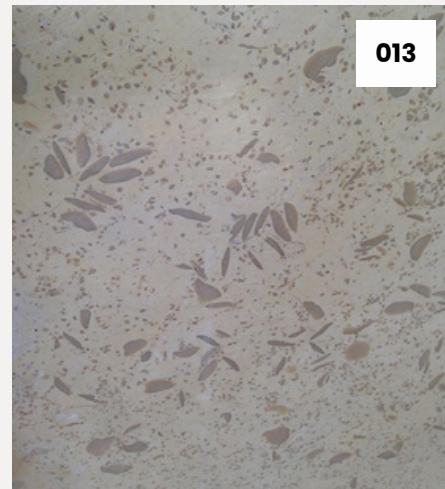

110

FERSAN

Uniqe dark red granite.

111

ROSA NASR

Known for its elegant pinkish base color.

112

BLACK ASWAN

known for its deep black colour with white and pinkish spots.

013

GALALA FASS

It offers a clean and timeless look.

OUR SERVICES

From quarry to project, we deliver premium Egyptian marble and granite with precision, quality, and reliability.