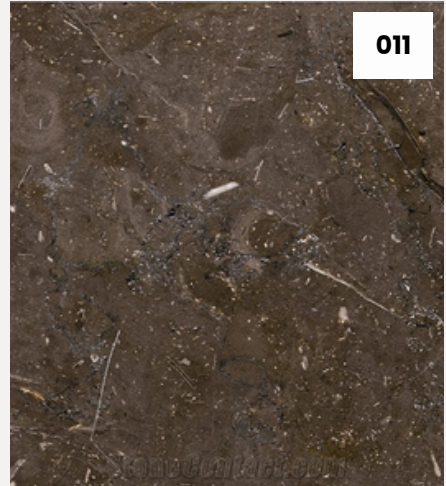

Fossil patterns, giving it a soft and timeless appearance

09

TRIESTA GRAY

Known for its warm gray tone

EGYPTIAN MARBLE

MILLY GRAY

Modern grey tones and subtle natural patterns.

MILLY BROWN

Unique brown hue and texture.

FILETTO

linear veining and elegant natural patterns.

GALALA FASS

It offers a clean and timeless look.

Galala Split Face

01

GALALA