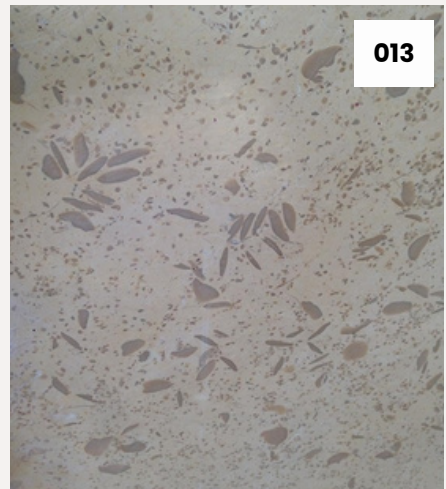

Fossil patterns, giving it a soft and timeless appearance

09

TRIESTA GRAY

Known for its warm gray tone

EGYPTIAN MARBLE

MILLY GRAY

Modern grey tones and subtle natural patterns.

MILLY BROWN

Unique brown hue and texture.

FILETTO

linear veining and elegant natural patterns.

GALALA FASS

It offers a clean and timeless look.

Galala Split Face

01

GALALA