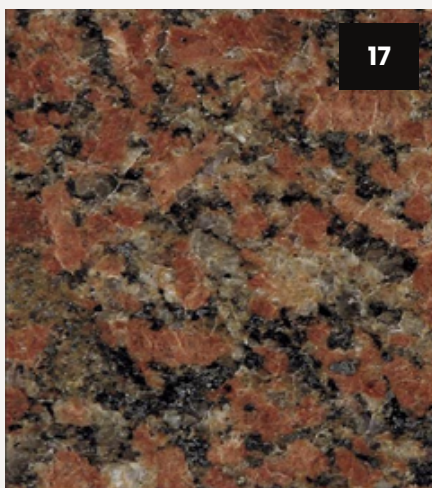

YELLOW VERDI

It's known for its deep yellow base mixed with black, white.

FANTASTIC WHITE

White base with soft gray and fine dark mineral speckles.

DARK GRAY

Its rich gray tones, often with fine black and silver speckles.

RED ASWAN

Is one of the most historically significant granites.

RED ROYAL

Its deep red base color enriched with black, gray, and white

GANDOLA

Characterized by its warm brown to reddish-brown color

EGYPTIAN GRANITE