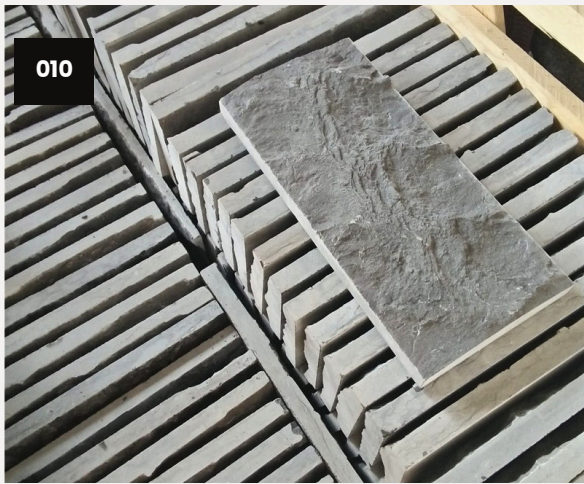

TRIESTA

It's a premium natural stone quarried in Egypt, known for its warm beige tones and subtle, elegant veining.

MARBLE

ELEGANCE SET IN STONE ...

EGYPTIAN MARBLE

It brings a sleek and contemporary look, making it a perfect choice for elegant interiors and stylish architectural designs.

Milly Grey Marble is highly durable and built to withstand daily use.

www.reallygreatsite.com

hello@reallygreatsite.com

www.jablstone.com

SILVIA

Silvia marble

stands out with its sophisticated appearance and durability. Its versatile applications make it a preferred choice for both residential and commercial projects, delivering beauty and resilience.