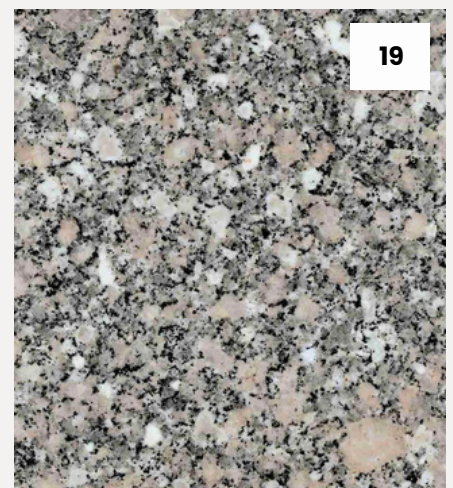

YELLOW VERDI

It's known for its deep yellow base mixed with black, white.

FANTASTIC WHITE

White base with soft gray and fine dark mineral speckles.

DARK GRAY

Its rich gray tones, often with fine black and silver speckles.

RED ASWAN

Is one of the most historically significant granites.

RED ROYAL

Its deep red base color enriched with black, gray, and white

GANDOLA

Characterized by its warm brown to reddish-brown color

EGYPTIAN GRANITE