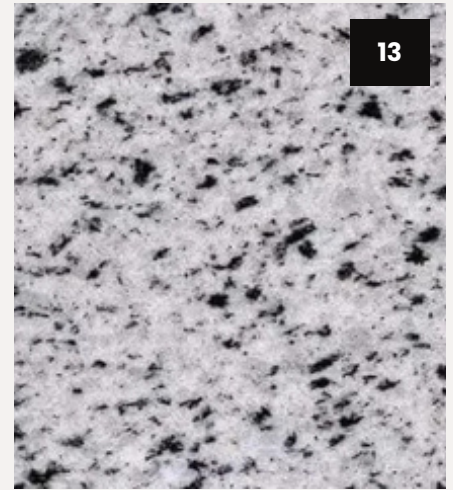

EGYPTIAN GRANITE...

EGYPTIAN GRANITE

GREEN VERDE

It's known for its deep green base mixed with black, white.

NEW HALAYEB

It is known for its attractive natural color movement.

HALAYEB WHITE

Distinguished by its striking appearance and strength.

YELLOW VERDI

It's known for its deep yellow base mixed with black, white.

FANTASTIC WHITE

White base with soft gray and fine dark mineral speckles.

DARK GRAY

Its rich gray tones, often with fine black and silver speckles.