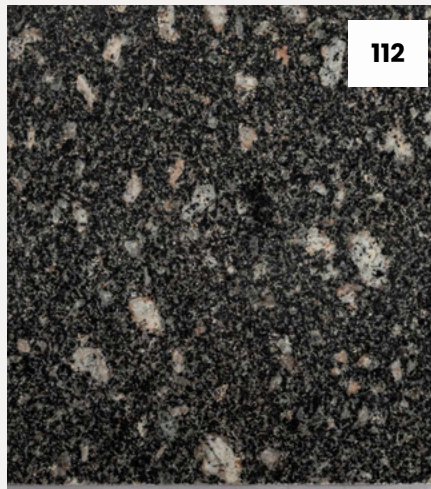

112

BLACK ASWAN

known for its deep black colour with white and pinkish spots.