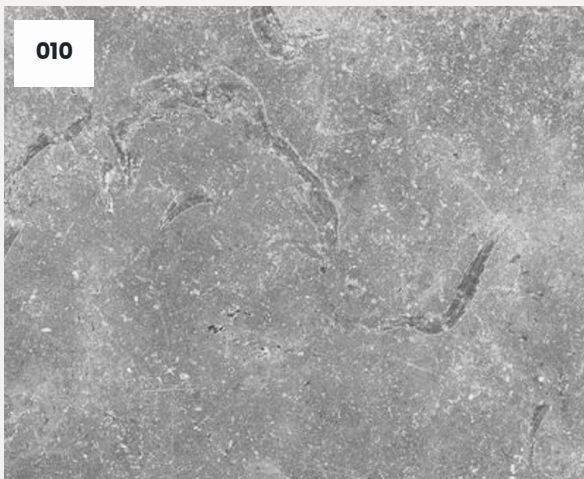

www.reallygreatsite.com

hello@reallygreatsite.com

www.jablstone.com